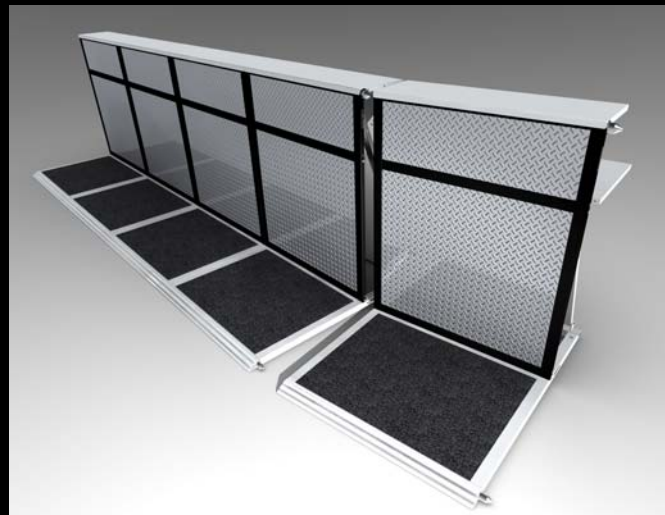

FRAMELOCK COUNTERS®

PRODUCT APPLICATIONS

FrameLock Counters has varied uses, including:

- Bars
- Food service
- Ticket sales
- Merchandise sales
- Exhibition displays

WHO WILL USE FRAMELOCK COUNTERS?

- Event Promoters
- Merchandisers
- Ticketing agencies
- Caterers
- Beverage outlets
- Shopping centres
- Convention centres